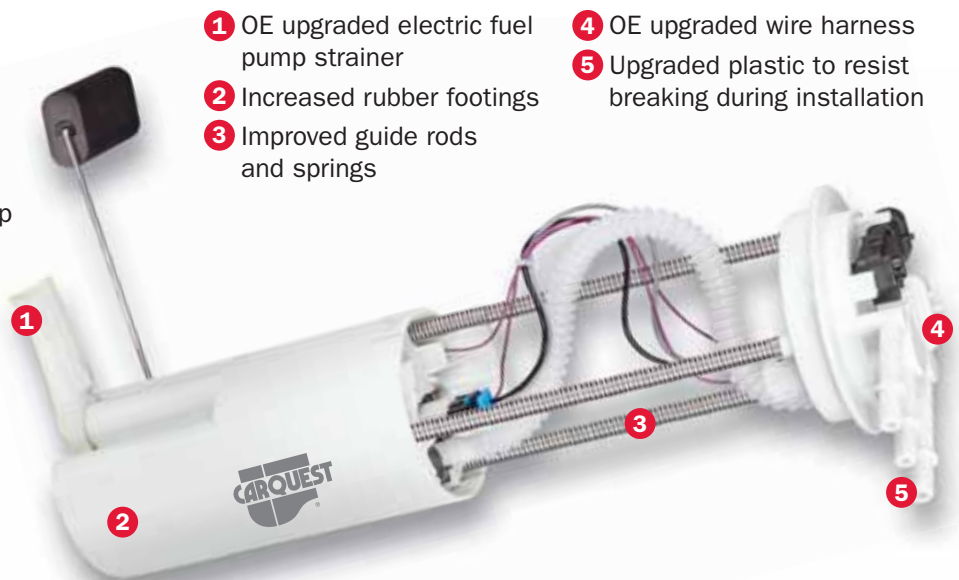

CARQUEST® FUEL PUMPS ARE SOURCED STRAIGHT FROM OE MANUFACTURING FACILITIES

We've invested in industry-leading quality upgrades:

- 100% carbon commutators provide resistance to aggressive fuels and double the life expectancy of the pump
- OE upgraded turbine impellers greatly reduce fuel pulsation
- Upgraded guide rods and springs (internal on all possible applications)
- Increased rubber footings that are E85 compatible
- Lifetime Warranty and 1-Year Labor Warranty